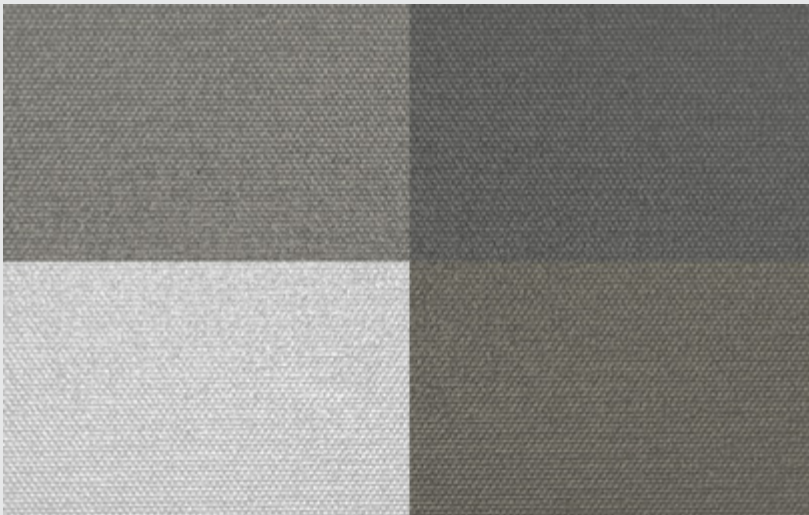

SUN AND UV PROTECTION

EXCEPTIONAL LIGHT BLOCKOUT

MANUAL OR ELECTRIC OPERATION

SMOOTH TRACK-GUIDED OPERATION

Ziptrak® Interior blinds are available in a range of superior fabrics providing the ultimate insulation and sun protection.

Light and translucent or heavy and blackout fabrics – Ziptrak® Interior can cater for luxurious light or privacy control to meet your personalised needs for your home and budget.

FABRIC OPACITY

Total blackout and a range of a translucent opacity options are available.