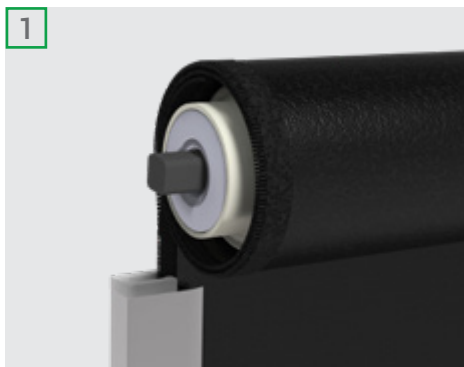

Just like our trusted and patented outdoor blind system, Ziptrak® Interior allows you to easily lower or raise the blind in seconds. Proudly Australian designed, made and owned.

Superior insulation.

Leave at any height.

Fingertip control.

Total blackout.

Robust and durable.

Open weave fabric allows you to enjoy the view as well.

SMOOTH OPERATION

Ziptrak® Interior operates without cords or chains which makes it child-safe and easy and intuitive to use. With Australian engineered springs, the blind smoothly glides up and down, and will stay at any position.

Optional motorisation is available for one-touch convenience.

STYLISH PELMET

The aluminium pelmet offers stylish and robust protection to the blind, along with superior insulation and light blocking capabilities. The slim and discreet system is worthy of its presence within your home.

TRACK-GUIDED

Our innovative Ziptrak® Spline secures the fabric in its small side tracks. This provides total light blackout with particular fabric selections, and ensures no flapping when left down over an open window. By creating a sealed space between the glass and blind, the system minimises air transfer between inside and out, keeping your space cooler in summer and warmer in winter.