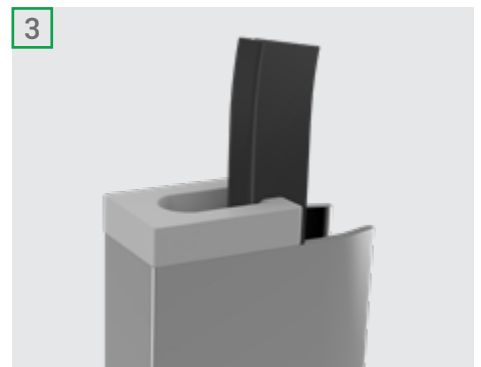

TRACK-GUIDED

Our innovative Ziptrak® Spline secures the fabric in its small side tracks. This provides total light blackout with particular fabric selections, and ensures no flapping when left down over an open window. By creating a sealed space between the glass and blind, the system minimises air transfer between inside and out, keeping your space cooler in summer and warmer in winter.