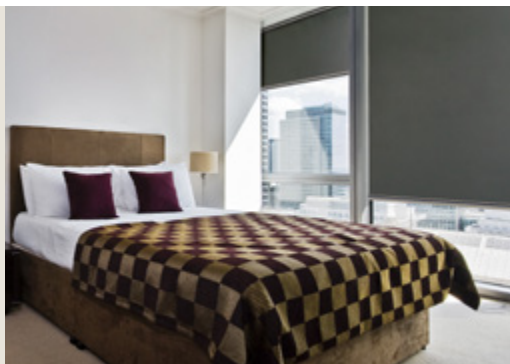

MOTORISED OPERATION

Perfect for blinds mounted out of reach, or for convenient one-touch operation.

Ziptrak® Interior is perfect for:

- BEDROOMS
- HOME THEATRES
- HOTEL ROOMS
- LOUNGE ROOMS
- CONFERENCE ROOMS